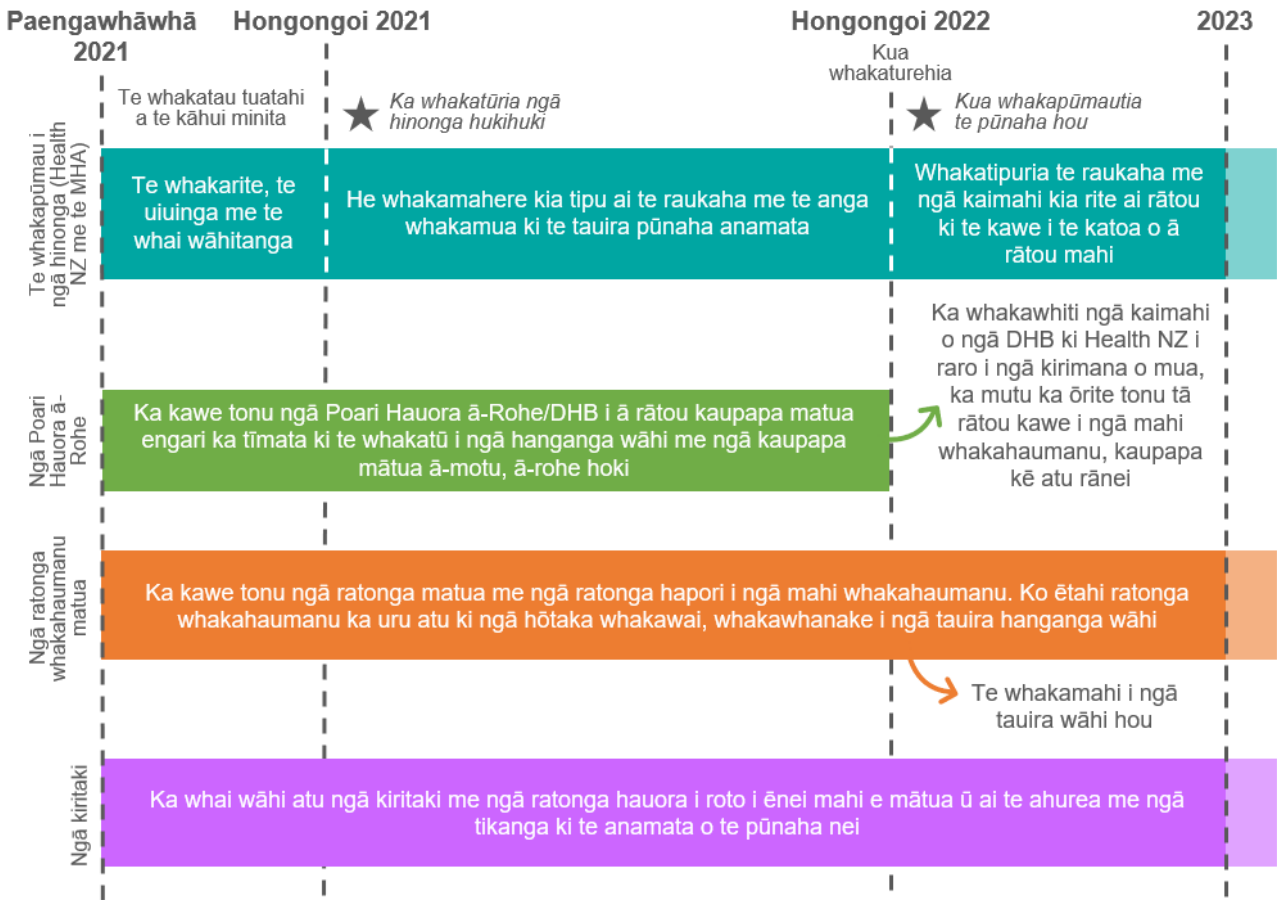

Rārangi Wā

Kei te pīrangi ki ētahi anō kōrero?

Ko te roanga ake o ngā whakamārama e pā ana ki tēnei mahi me te ahunga o ngā waihanga hou mō te hauora kei te pae tukutuku a DPMC, kei te wāhi mō te Transition Unit:

www.dPMC.govt.nz/our-business-units/transition-unit